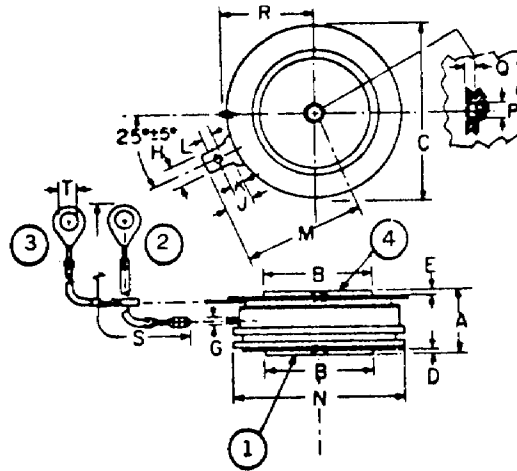

20 STERN AVE.
 SPRINGFIELD, NEW JERSEY 07081
 U.S.A.

TELEPHONE: (201) 376-2922
 (212) 227-6005
 FAX: (201) 376-8960

C431PA

TRIODES.POWER.REVERSE-BLOCKING:SCRS

6] TYPE No.	1] MAX.REP OFF-STATE VOLTAGE	2] MAX.STATIC ON-STATE CURRENT		MAXIMUM GATE FIRING CHARACTER.		MAX. HOLD. CUR.	MAX.OFF-ST. CURRENT		MAXIMUM ON-STATE VOLTAGE		TYPICAL SWITCHING TIME			WORST. CASE	SURGE CUR-RENT	OPER. TEMP. RANGE	LEAD CODE	
	VDRM (V)	IT (A)	3] θ_T (°C)	4] IGT (A)	5] VGT (V)	IH (A)	IR@VRRM OR ID@VDRM (A)	VT (V)	IT (A)	tgt (s)	tT (A)	tq (s)	dv/dt (V/us)	ITSM (A)	- +			
C431PA	1.1k	550	5	70C	150m	5.0	500m	45m	125J	2.6	3.0k			200u	200	8.0k	14F5	BC

SYM	INCHES		METRIC -MM	
	MIN	MAX	MIN	MAX
A	.560	.605	14.22	15.37
B	.985	.995	25.01	25.27
C	1.600	1.650	40.64	41.91
D	.030	-	.76	-
E	.040	-	1.01	-
G	.057	.059	1.44	1.50
H	.186	.191	4.72	4.85
J	.245	.255	6.22	6.48
K	.115	.130	2.92	3.30
L	.064	.070	1.62	1.78
M	-	1.120	-	28.45
N	-	1.585	-	40.26
P	.135	.145	3.42	3.68
Q	.070	.080	1.77	2.01
R	-	.875	-	22.23
S	12.219	12.343	310.36	313.51
T	.137	.151	3.47	3.87