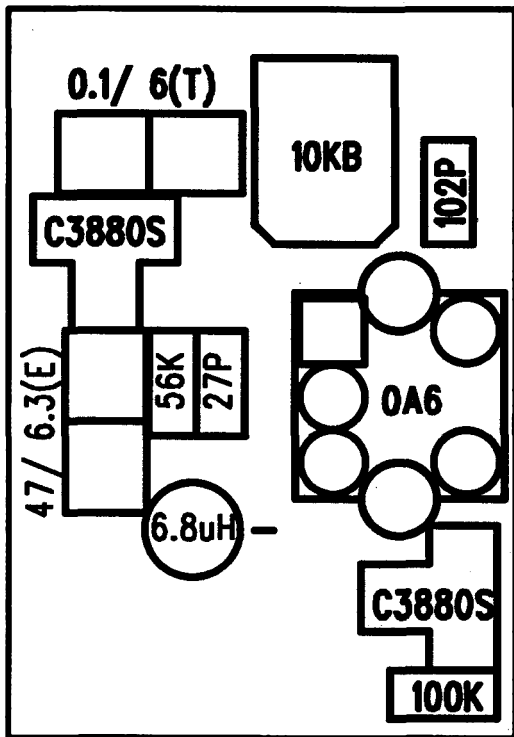

BOTTOM PATTERN

MAYCOM SH27-CPU 1996,11,29 REV.3 KIM.H.J

MAYCOM
AH29-MIC

top sode silk screen

MAYCOM
AH29-MIC

MOJYAM
AHSA-MIC

bottom side silk screen

MOJYAM
CJM-0SHA

top side pattern.

MAYCOM
AH29-MIC

MAYCOM
AH29-MIC

bottom side pattern

MAYCOM
AH29-VC0

TOP SIDE SILK SCREEN

MAYCOM
AH29-VCO

MOJYAM
OJV-ESHA

BOTTOM SIDE SILK SCREEN

MOJYAM
OJV-ESHA

MAYCOM
AH29-VCO

TOP SIDE PATTERN

- top side silk screen -

MAYCOM

AH-27 IF

1996,07,26