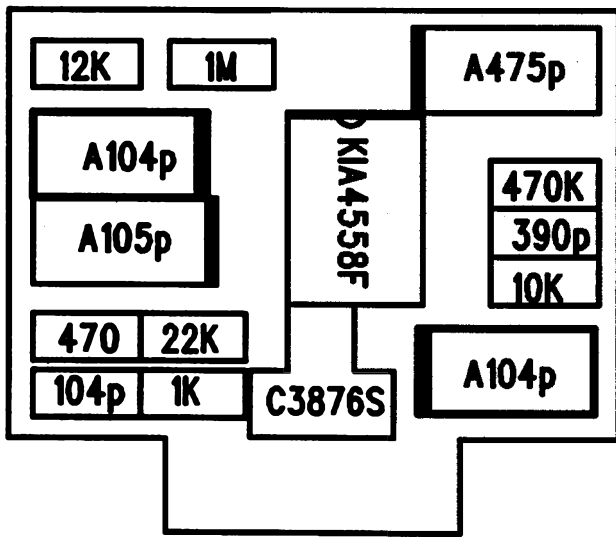

BOTTOM PATTERN

MAYCOM SH27-CPU 1996,11,29 REV.3 KIM.H.J

MAYCOM
AH29-MIC

top sode silk screen

MAYCOM
AH29-MIC

MOJYAM
AHSA-MIC

bottom side silk screen

MOJYAM
CJM-0SHA

top side pattern.

MAYCOM
AH29-MIC

MAYCOM
AH29-MIC

bottom side pattern

MAYCOM
AH29-VC0

TOP SIDE SILK SCREEN

MAYCOM
AH29-VCO

MOJYAM
OJV-ESHA