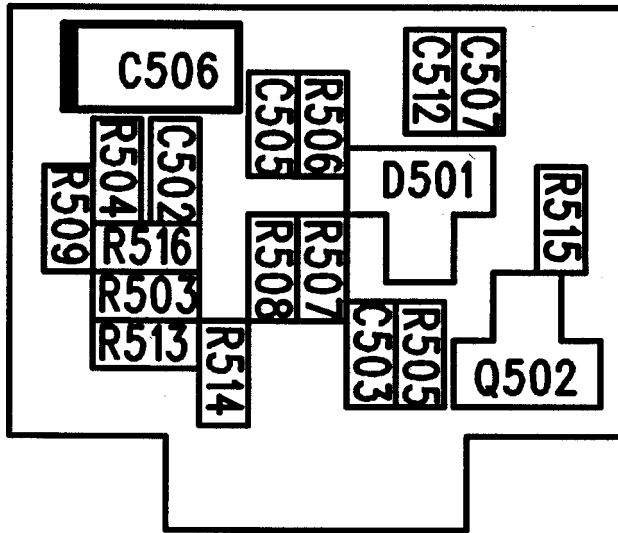

BOTTOM PATTERN

MAYCOM SH27-CPU 1996,11,29 REV.3 KIM.H.J

MAYCOM
AH29-MIC

top sode silk screen

MAYCOM
AH29-MIC

MOJYAM
AHSA-MIC

bottom side silk screen

MOJYAM
CJM-0SHA

top side pattern.

MAYCOM
AH29-MIC

MAYCOM
AH29-MIC

bottom side pattern

MAYCOM
AH29-VC0

TOP SIDE SILK SCREEN

MAYCOM
AH29-VCO

MOJYAM
OJV-ESHA