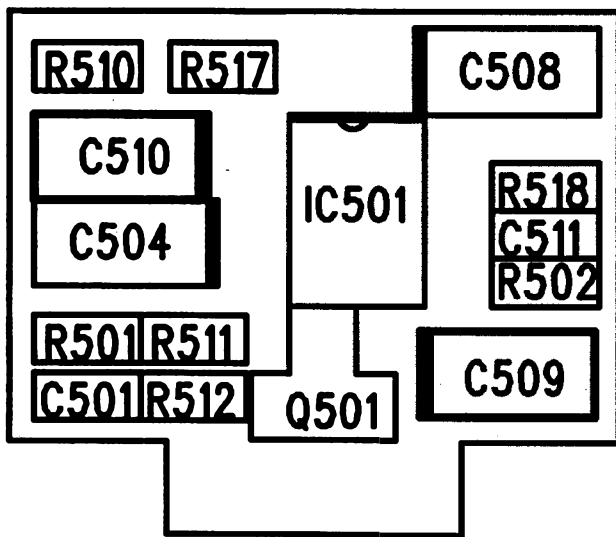

BOTTOM PATTERN

MAYCOM SH27-CPU 1996,11,29 REV.3 KIM.H.J

MAYCOM
AH29-MIC

top sode silk screen

MAYCOM
AH29-MIC

MOJYAM
AHSA-MIC

bottom side silk screen

MOJYAM
CJM-0SHA

top side pattern.

MAYCOM
AH29-MIC

MAYCOM
AH29-MIC

bottom side pattern

MAYCOM
AH29-VC0

TOP SIDE SILK SCREEN

MAYCOM
AH29-VCO

MOJYAM
OJV-ESHA