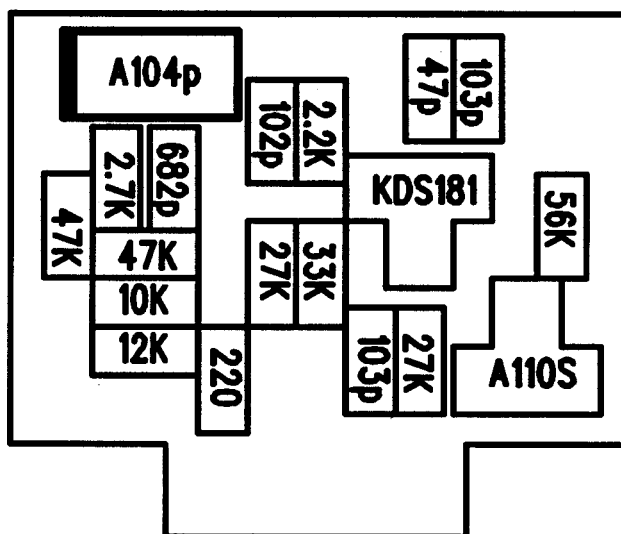

BOTTOM PATTERN

MAYCOM SH27-CPU 1996,11,29 REV.3 KIM.H.J

MAYCOM
AH29-MIC

top sode silk screen

MAYCOM
AH29-MIC

MOJYAM
AHSA-MIC

bottom side silk screen

MOJYAM
CJM-0SHA

top side pattern.

MAYCOM
AH29-MIC

MAYCOM
AH29-MIC

bottom side pattern

MAYCOM
AH29-VC0

TOP SIDE SILK SCREEN

MAYCOM
AH29-VCO

MOJYAM
OJV-ESHA